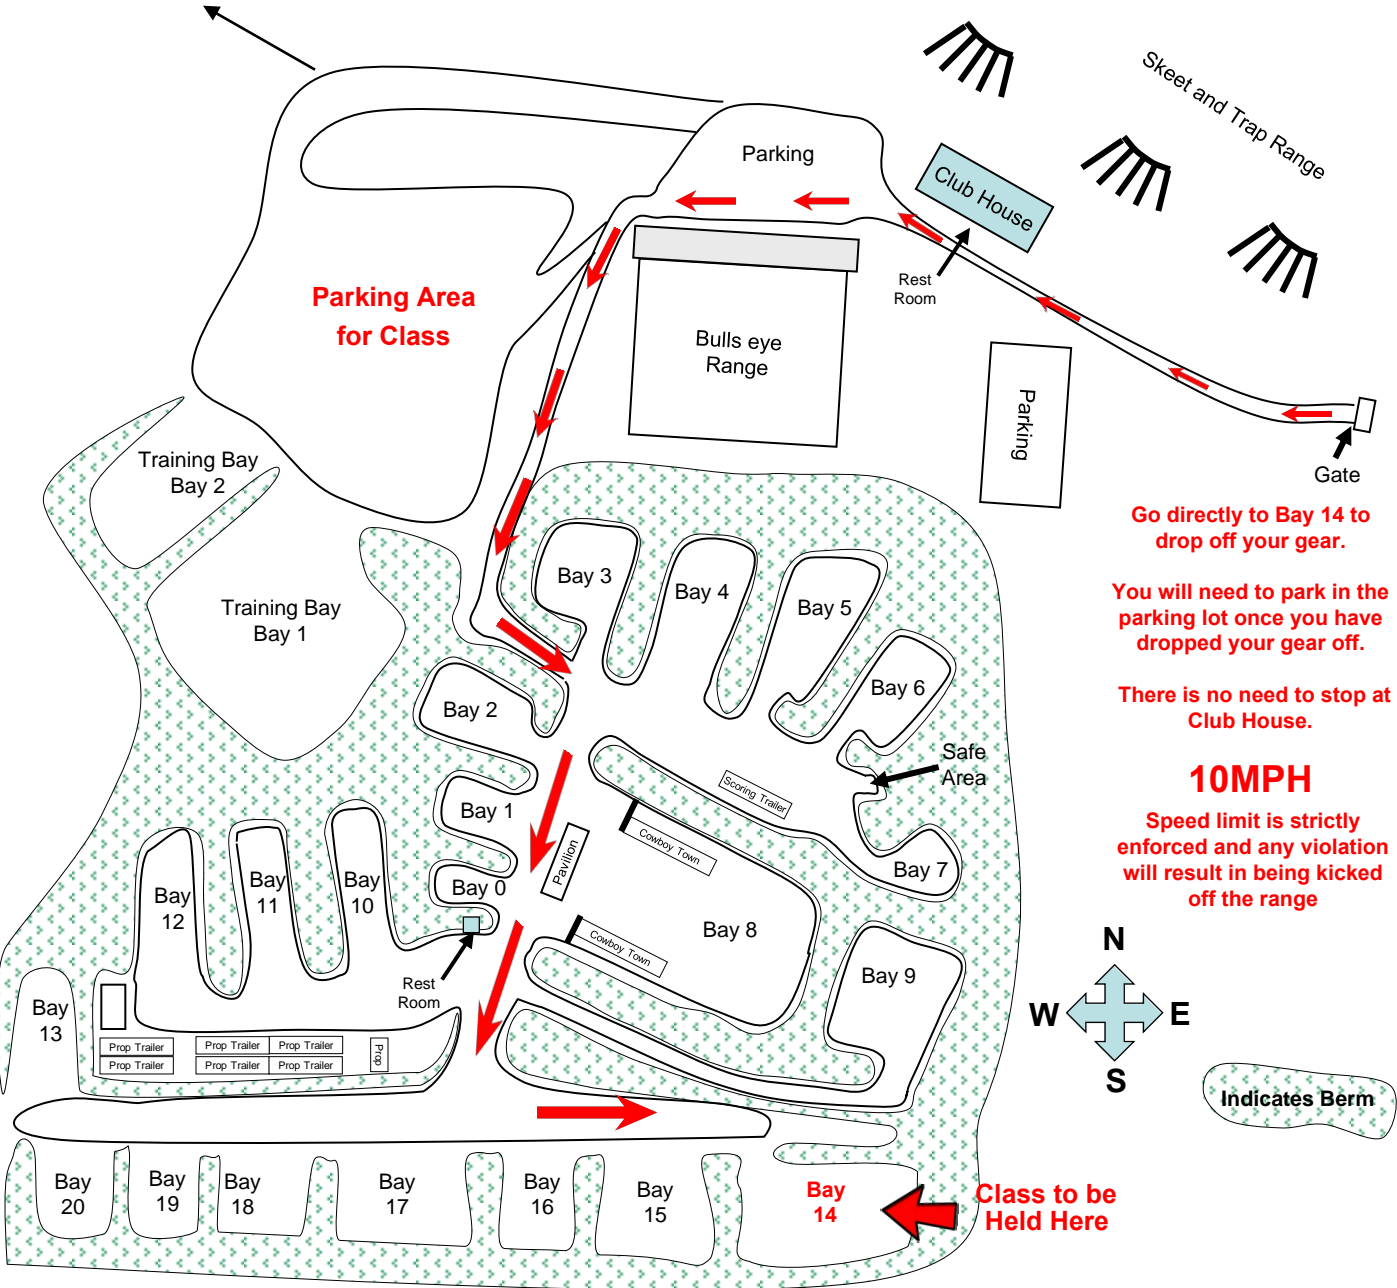

South River Gun Club Range Map

To Rifle Range

Go directly to Bay 14 to drop off your gear.

You will need to park in the parking lot once you have dropped your gear off.

There is no need to stop at Club House.

10MPH

Speed limit is strictly enforced and any violation will result in being kicked off the range

Class to be Held Here