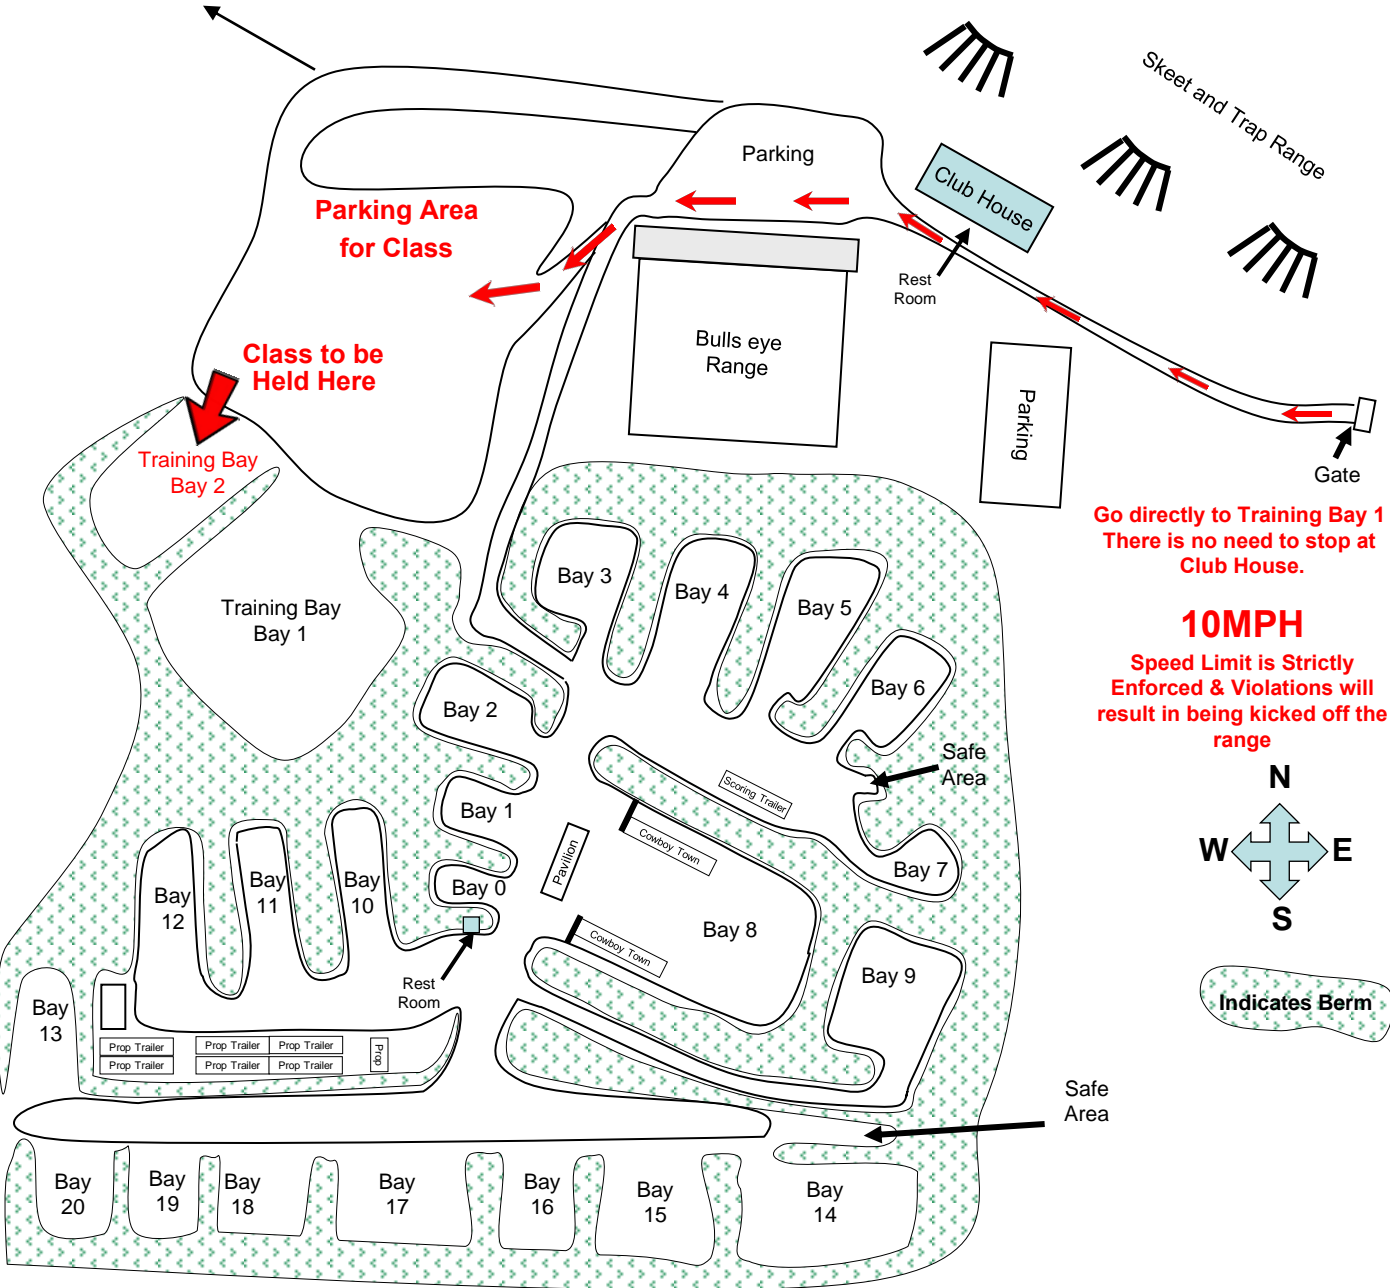

South River Gun Club Range Map

To Rifle Range

Go directly to Training Bay 1
There is no need to stop at
Club House.

10MPH

Speed Limit is Strictly
Enforced & Violations will
result in being kicked off the
range