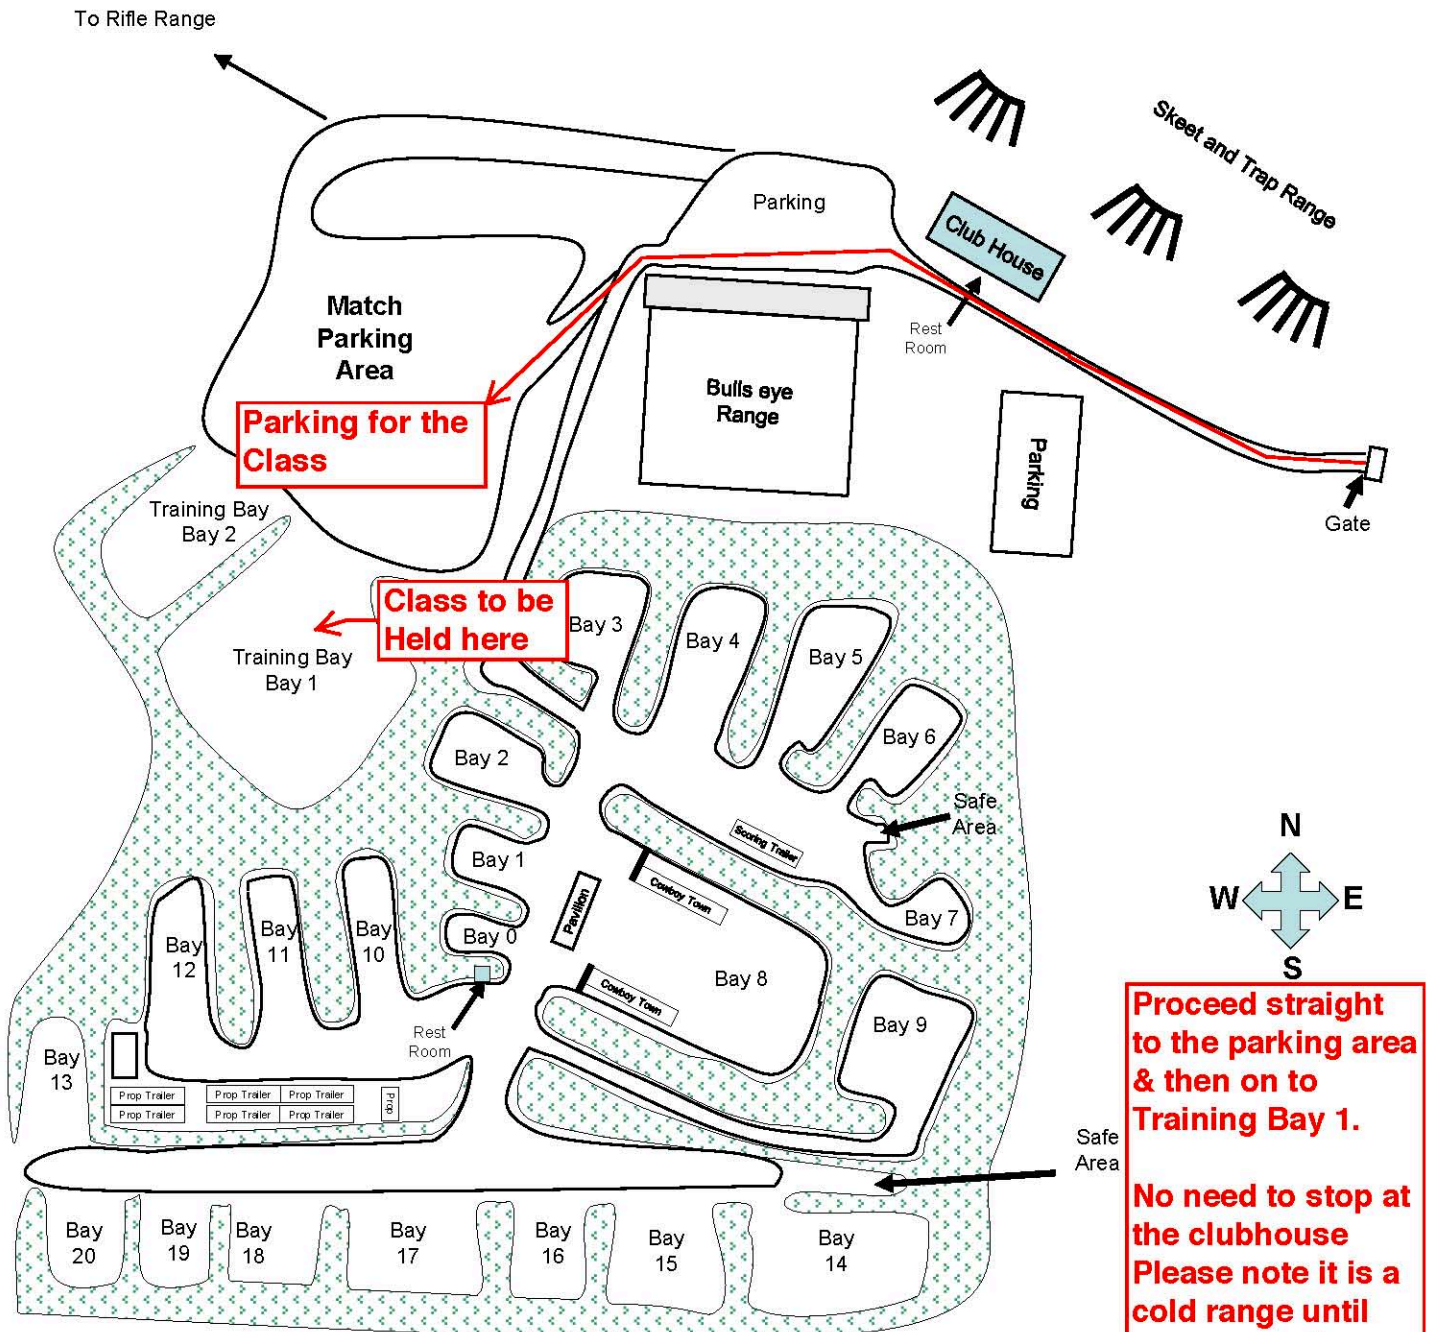

South River Gun Club Range Map

Proceed straight to the parking area & then on to Training Bay 1.

No need to stop at the clubhouse Please note it is a cold range until you are on the Training Bay